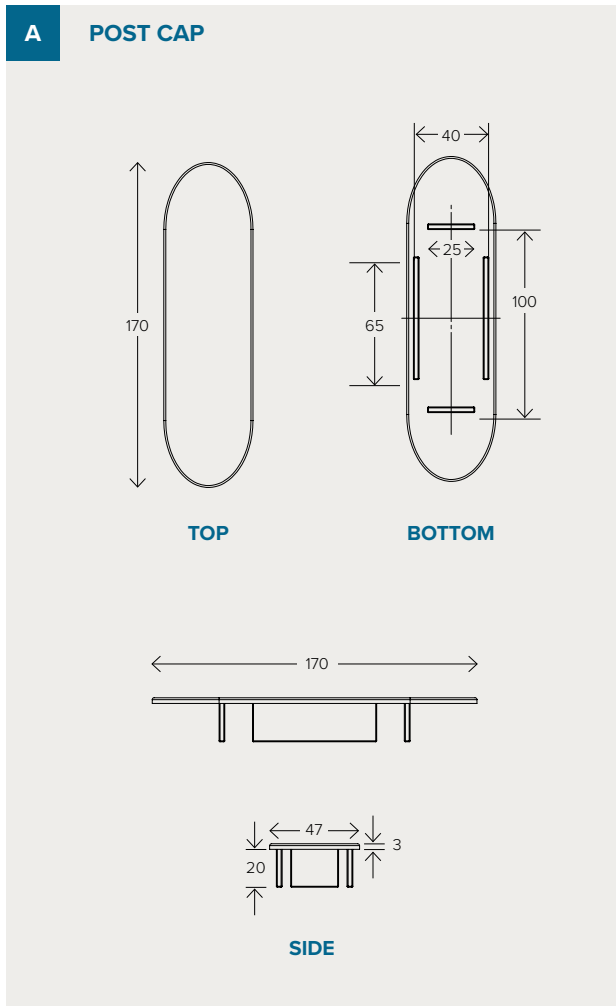

Fence Post Kit

Product code - FENCEPOSTKITBLACK
FENCEPOSTKITWHITE

Kit Inventory ID	Component ID	Description	Qty
POSTKITADJBLACK	A FENCEPOSTCAPBLACK	Fence Post Cap – Black	1
	B FENCEPOSTBLACK	Fence Post – Black	1
POSTKITADJWHITE	A POSTWHITE	Post – Adjustable – White	1
	B POSTCAPWHITE	Post Cap – White	1