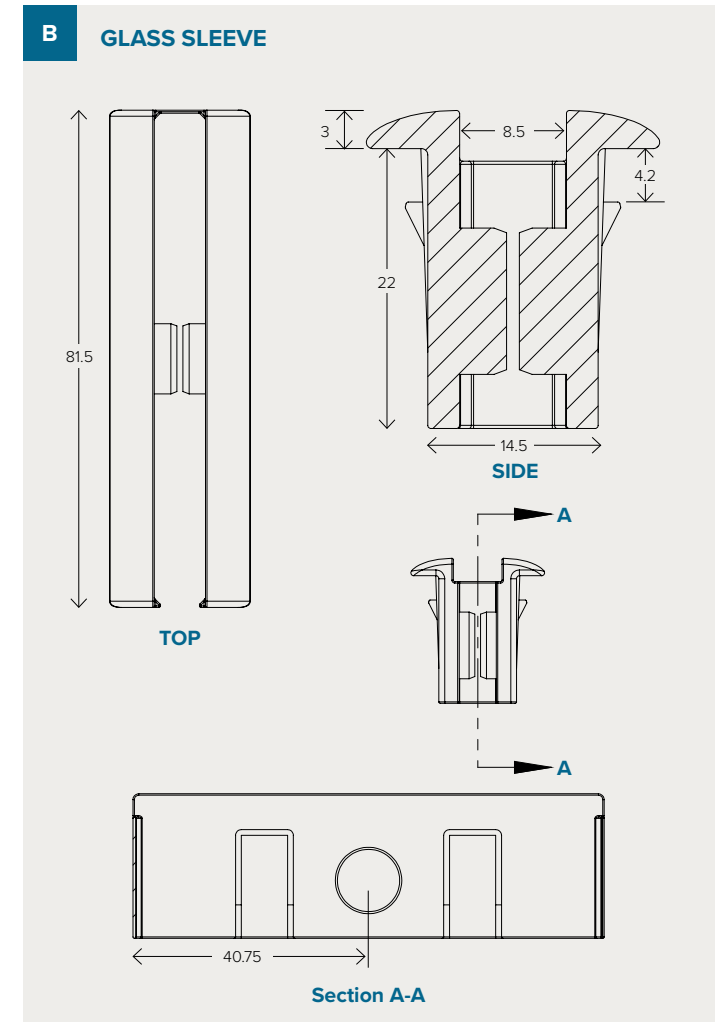

Flo Glass System Overview

MINIMUM GROUND CLEARANCE

MAXIMUM GROUND CLEARANCE

Glass & Sleeve Kit (5)

Product code - GLASSKITBLACK
GLASSKITWHITE

Kit Inventory ID	Component ID	Description	Qty
GLASSKITBLACK	A GLASS	Glass Slat	5
	B GLASSSLEEVEBLACK	Glass Slat Sleeve	10
GLASSKITWHITE	A GLASS	Glass Slat	5
	B GLASSSLEEVEWHITE	Glass Slat Sleeve	10