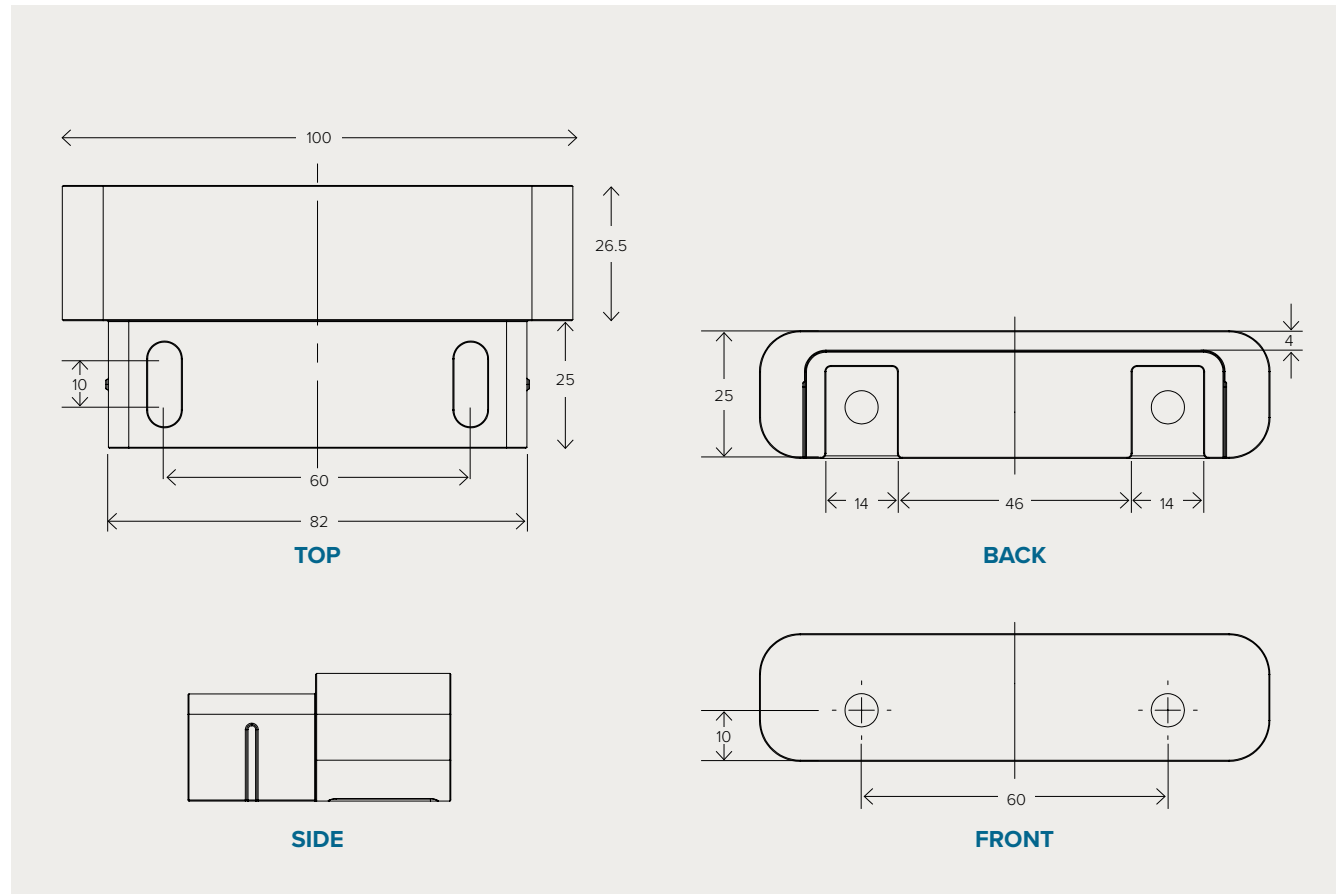

Straight Bracket Set

Product code - BRACKETKITSTRBLACK
BRACKETKITSTRWHITE

Kit Inventory ID	Component ID	Description	Qty
BRACKETKITSTRBLACK	BRACKETSTRBLACK	Straight Bracket Set – Black	2
	BOLTM616BLACK	M6 x 16 Bolt (Buttonhead) – Black	4
	M6NUTBLACK	M6 Nyloc Nut – Black	4
	SCREWM620BLACK	M6 x 20 Self-Tap Screw – Black	5
BRACKETKITADJWHITE	BRACKETSTRWHITE	Straight Bracket Set – White	2
	BOLTM616WHITE	M6 x 16 Bolt (Buttonhead) – White	4
	M6NUTWHITE	M6 Nyloc Nut – White	4
	SCREWM620WHITE	M6 x 20 Self-Tap Screw – White	5