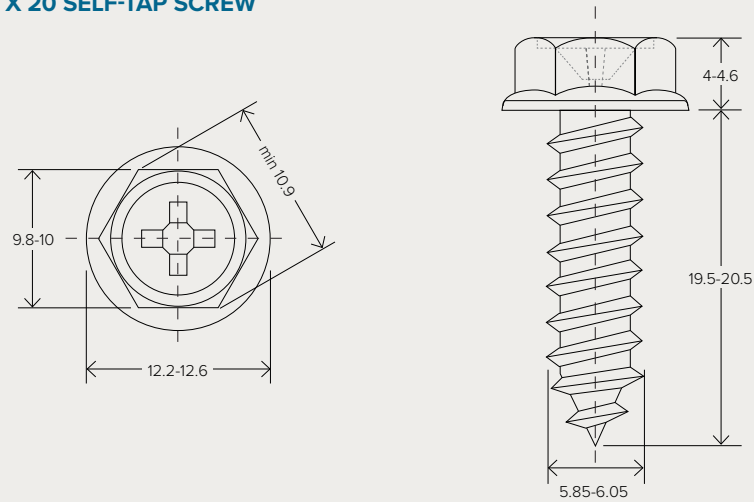

Adjustable Bracket Kit

Product code – BRACKETKITADJBLACK
BRACKETKITADJWHITE

A

B

A ADJUSTABLE BRACKETS – POST SIDE

B ADJUSTABLE BRACKETS – RAIL SIDE

Kit Inventory ID	Component ID	Description	Qty	
BRACKETKITADJBLACK	A	BRACKETADJBLACK	Bracket – Adjustable – Black	2
	B	BOLTM616BLACK	M6 x 16 Bolt (Buttonhead) – Black	6
	C	WASHERM6BLACK	M6 Washer – Black	2
	D	M6NUTBLACK	M6 Nyloc Nut – Black	2
		SCREWM620BLACK	M6 x 20 Self-Tap Screw – Black	5
BRACKETKITADJWHITE	A	BRACKETADJWHITE	Bracket – Adjustable – White	2
	B	BOLTM616WHITE	M6 x 16 Bolt (Buttonhead) – White	6
	C	WASHERM6WHITE	M6 Washer – White	2
	D	M6NUTWHITE	M6 Nyloc Nut – White	2
		SCREWM620WHITE	M6 x 20 Self-Tap Screw – White	5

Bulk Fixings

A M6 X 20 SELF-TAP SCREW

C M6 WASHER

B M6 X 16 BOLT (BUTTONHEAD)

D M6 NYLOC NUT

Component ID	Description	Qty	
A	SCREWM620BLACK	M6 x 20 Self-Tap Screw – Black	50
A	SCREWM620WHITE	M6 x 20 Self-Tap Screw – White	50
B	BOLTM616BLACK	M6 x 16 Bolt (Buttonhead) – Black	50
B	BOLTM616WHITE	M6 x 16 Bolt (Buttonhead) – White	50
C	WASHERM6BLACK	M6 Washer – Black	50
C	WASHERM6WHITE	M6 Washer – White	50
D	M6NUTBLACK	M6 Nyloc Nut – Black	50
D	M6NUTWHITE	M6 Nyloc Nut – White	50