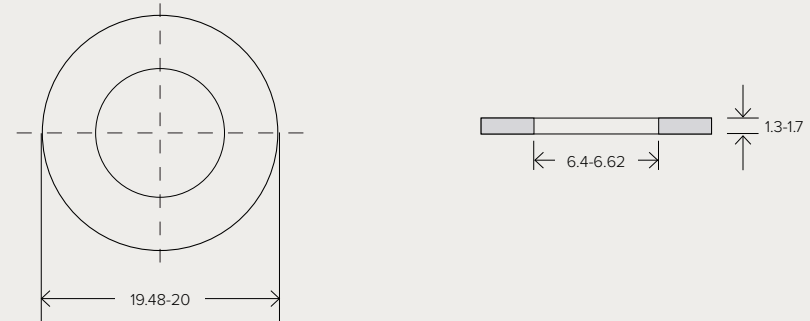

Bulk Fixings

A M6 X 20 SELF-TAP SCREW

C M6 WASHER

B M6 X 16 BOLT (BUTTONHEAD)

D M6 NYLOC NUT

Component ID	Description	Qty	
A	SCREWM620BLACK	M6 x 20 Self-Tap Screw – Black	50
A	SCREWM620WHITE	M6 x 20 Self-Tap Screw – White	50
B	BOLTM616BLACK	M6 x 16 Bolt (Buttonhead) – Black	50
B	BOLTM616WHITE	M6 x 16 Bolt (Buttonhead) – White	50
C	WASHERM6BLACK	M6 Washer – Black	50
C	WASHERM6WHITE	M6 Washer – White	50
D	M6NUTBLACK	M6 Nyloc Nut – Black	50
D	M6NUTWHITE	M6 Nyloc Nut – White	50