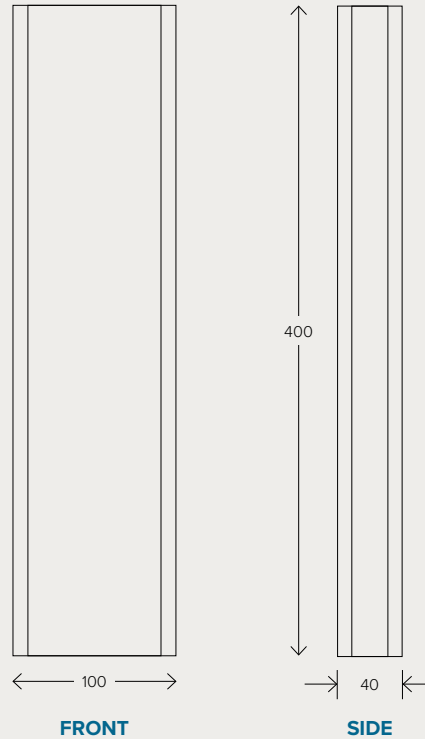

A SPIGOT – CONCRETE-IN