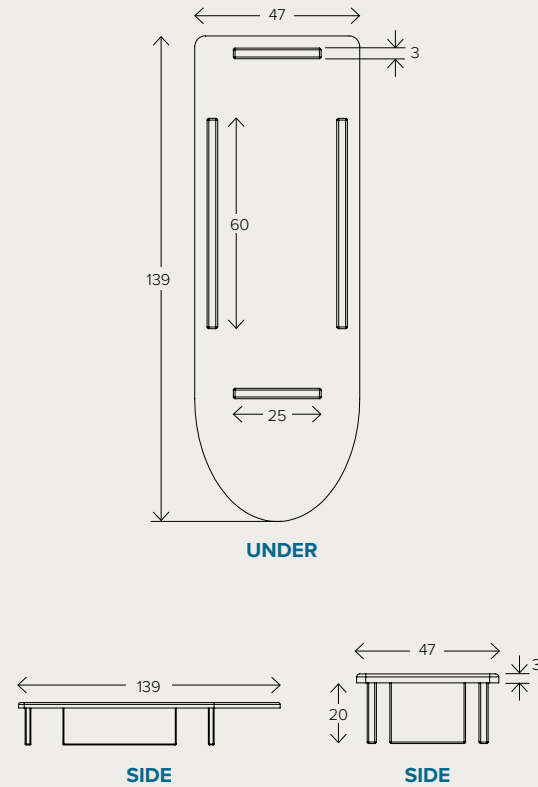

Gate Kit

Product code – GATEKITBLACK
GATEKITWHITE

A

B

A GATE POST CAP

Kit Inventory ID	Component ID	Description	Qty
GATEKITBLACK	A GATEPOSTCAPBLACK	Gate Post Cap – Black	2
	B GATEFRAMEBLACK	Gate Frame – Black	1
GATEKITWHITE	A GATEPOSTCAPWHITE	Gate Post Cap – White	2
	B GATEFRAMEWHITE	Gate Frame – White	1