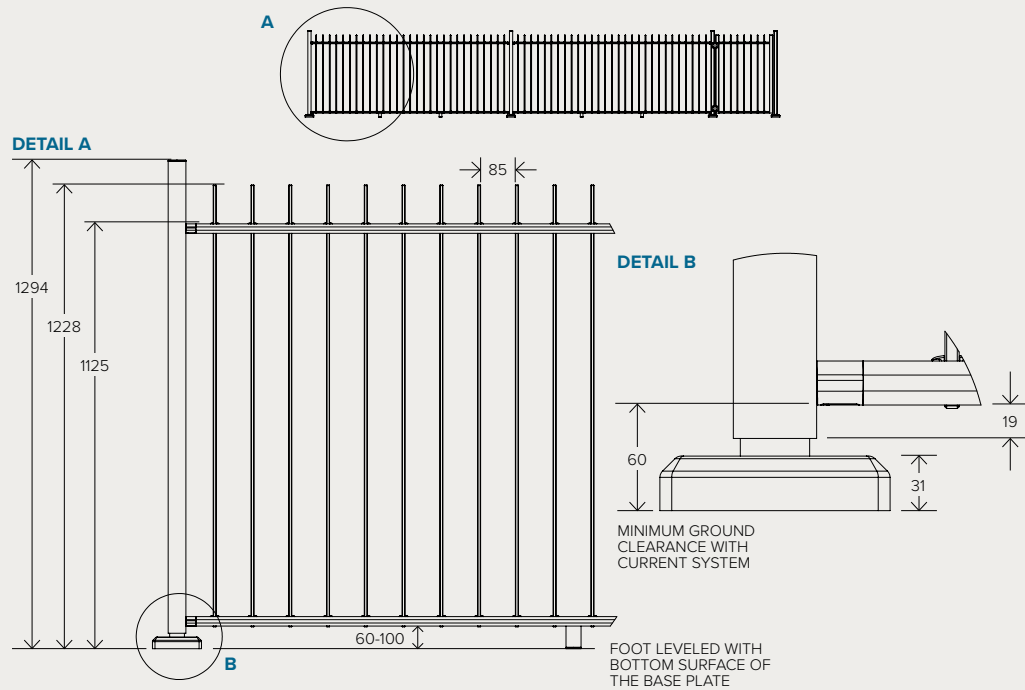

Flo Glass Specifications

FLO
GLASS

floglass.com.au

FLO
GLASS

Contents

Flo Glass System Overview	3
Glass & Sleeve Kit (5)	4
Fence Post Kit	5
Gate Post Kit	6
Bolt-In Spigot Kit	7
Concrete-In Spigot Kit	8
Gate Kit	9
3m Top & Bottom Rail Set	10
Straight Bracket Set	11
Adjustable Bracket Kit	12
Bulk Fixings	14
Lock and Hinge Kit	15

Flo Glass System Overview

MINIMUM GROUND CLEARANCE

MAXIMUM GROUND CLEARANCE

Glass & Sleeve Kit (5)

Product code - GLASSKITBLACK
GLASSKITWHITE

Kit Inventory ID	Component ID	Description	Qty
GLASSKITBLACK	A GLASS	Glass Slat	5
	B GLASSSLEEVEBLACK	Glass Slat Sleeve	10
GLASSKITWHITE	A GLASS	Glass Slat	5
	B GLASSSLEEVEWHITE	Glass Slat Sleeve	10