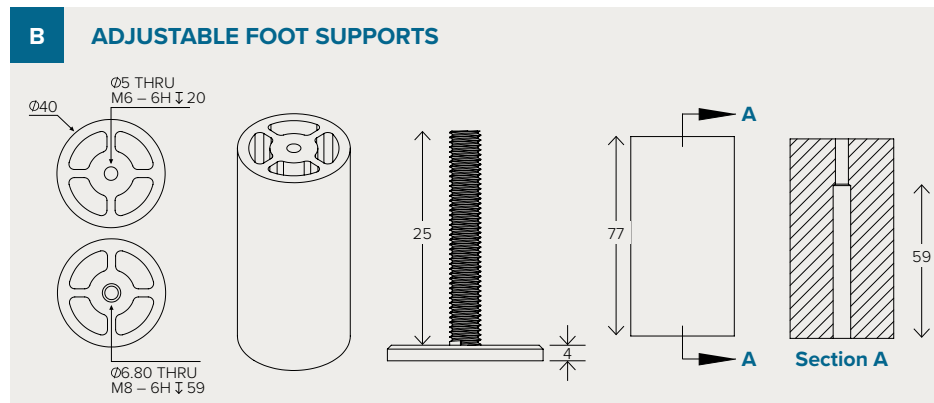

3m Top & Bottom Rail Set

Product code - RAILKIT3BLACK
RAILKIT3WHITE

A

B

Kit Inventory ID	Component ID	Description	Qty
RAILKIT3BLACK	A RAILBLACK	3m Rail - Black	2
	B RAILFOOTBLACK	Rail - Support Foot - Black	2
	BOLTM616BLACK	M6 x 16 Bolt (Buttonhead) - Black	2
RAILKIT3WHITE	A RAILWHITE	3m Rail - White	2
	B RAILFOOTWHITE	Rail - Support Foot - White	2
	BOLTM616WHITE	M6 x 16 Bolt (Buttonhead) - White	2