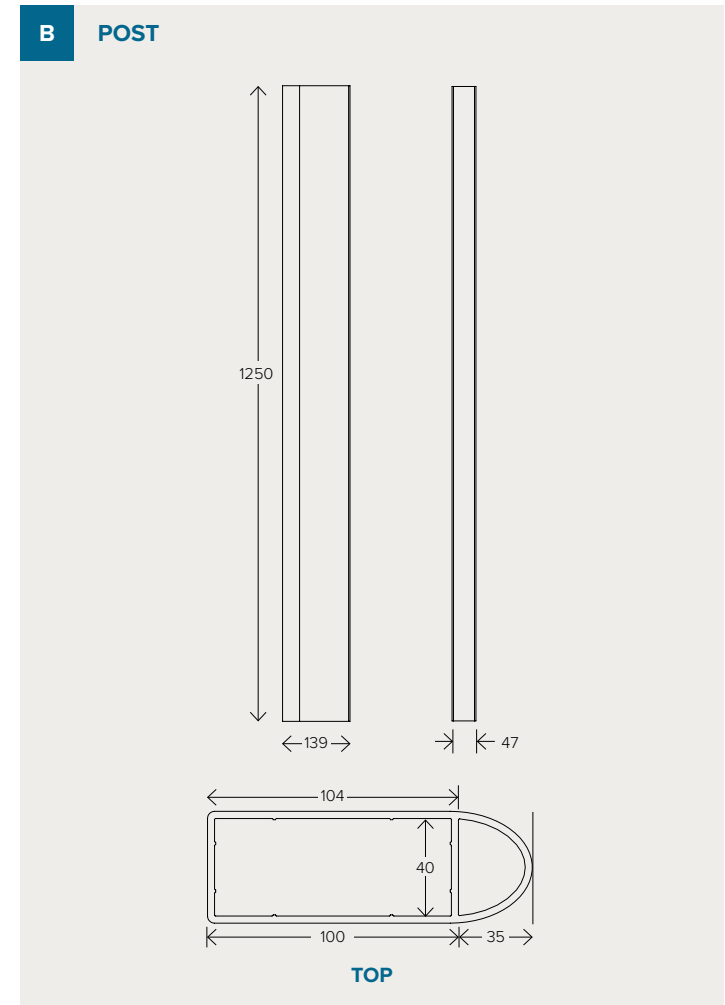

Gate Post Kit

Product code - GATEPOSTKITBLACK
GATEPOSTKITWHITE

Kit Inventory ID	Component ID	Description	Qty
GATEPOSTKITBLACK	A GATEPOSTCAPBLACK	Gate Post Cap – Black	1
	B GATEPOSTBLACK	Gate Post – Black	1
GATEPOSTKITWHITE	A GATEPOSTCAPWHITE	Gate Post Cap – White	1
	B GATEPOSTWHITE	Gate Post – White	1