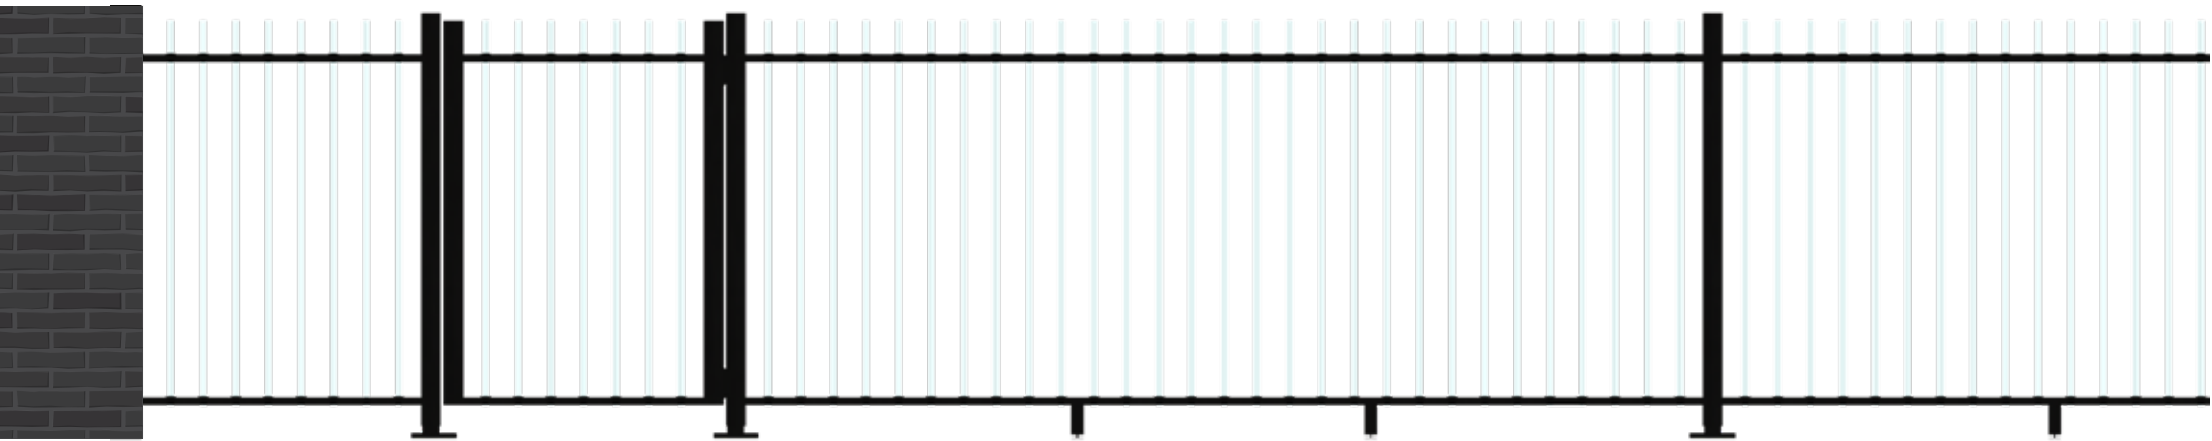

Flo Glass Specifications

FLO
GLASS

floglass.com.au

FLO
GLASS

Contents

Flo Glass System Overview	3
Glass & Sleeve Kit (5)	4
Fence Post Kit	5
Gate Post Kit	6
Bolt-In Spigot Kit	7
Concrete-In Spigot Kit	8
Gate Kit	9
3m Top & Bottom Rail Set	10
Straight Bracket Set	11
Adjustable Bracket Kit	12
Bulk Fixings	14
Lock and Hinge Kit	15

Flo Glass System Overview

MINIMUM GROUND CLEARANCE

MAXIMUM GROUND CLEARANCE

Glass & Sleeve Kit (5)

Product code - GLASSKITBLACK
GLASSKITWHITE

Kit Inventory ID	Component ID	Description	Qty
GLASSKITBLACK	A GLASS	Glass Slat	5
	B GLASSSLEEVEBLACK	Glass Slat Sleeve	10
GLASSKITWHITE	A GLASS	Glass Slat	5
	B GLASSSLEEVEWHITE	Glass Slat Sleeve	10