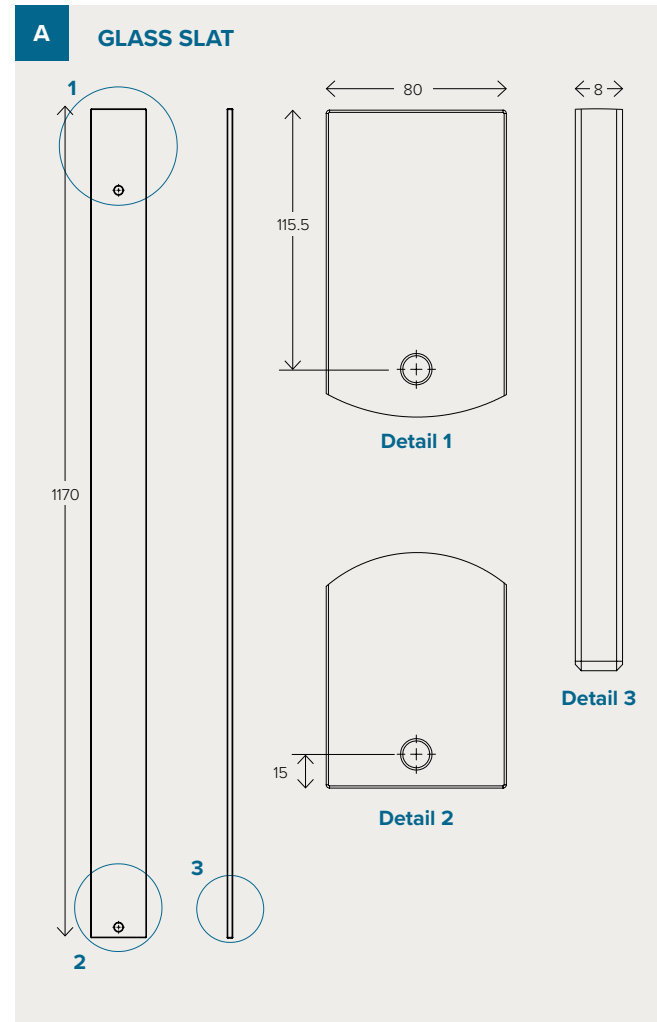

Flo Glass Specifications

FLO
GLASS

floglass.com.au

FLO
GLASS

Contents

Flo Glass System Overview	3
Glass & Sleeve Kit (5)	4
Fence Post Kit	5
Gate Post Kit	6
Bolt-In Spigot Kit	7
Concrete-In Spigot Kit	8
Gate Kit	9
3m Top & Bottom Rail Set	10
Straight Bracket Set	11
Adjustable Bracket Kit	12
Bulk Fixings	14
Lock and Hinge Kit	15

Flo Glass System Overview

MINIMUM GROUND CLEARANCE

MAXIMUM GROUND CLEARANCE

Glass & Sleeve Kit (5)

Product code - GLASSKITBLACK
GLASSKITWHITE

Kit Inventory ID	Component ID	Description	Qty
GLASSKITBLACK	A GLASS	Glass Slat	5
	B GLASSSLEEVEBLACK	Glass Slat Sleeve	10
GLASSKITWHITE	A GLASS	Glass Slat	5
	B GLASSSLEEVEWHITE	Glass Slat Sleeve	10

Bulk Fixings

A M6 X 20 SELF-TAP SCREW

C M6 WASHER

B M6 X 16 BOLT (BUTTONHEAD)

D M6 NYLOC NUT

Component ID	Description	Qty	
A	SCREWM620BLACK	M6 x 20 Self-Tap Screw – Black	50
A	SCREWM620WHITE	M6 x 20 Self-Tap Screw – White	50
B	BOLTM616BLACK	M6 x 16 Bolt (Buttonhead) – Black	50
B	BOLTM616WHITE	M6 x 16 Bolt (Buttonhead) – White	50
C	WASHERM6BLACK	M6 Washer – Black	50
C	WASHERM6WHITE	M6 Washer – White	50
D	M6NUTBLACK	M6 Nyloc Nut – Black	50
D	M6NUTWHITE	M6 Nyloc Nut – White	50