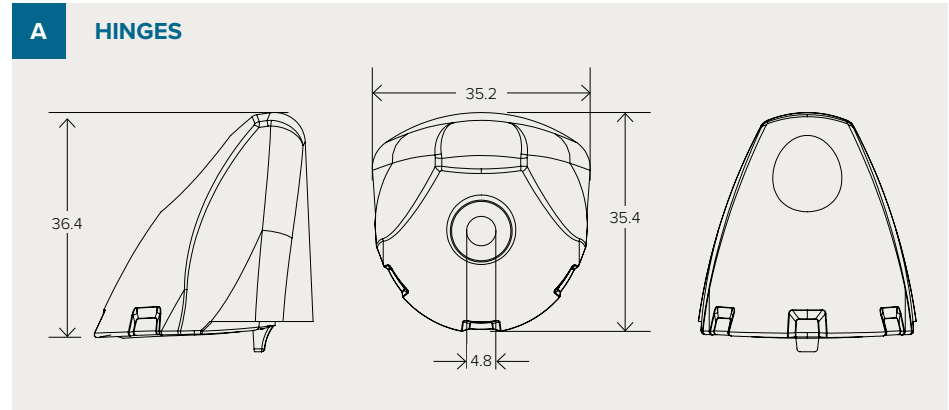

Lock and Hinge Kit

Product code - LOCKHINGEKITBLACK
LOCKHINGEKITWHITE

Kit Inventory ID	Component ID	Description	Qty
LOCKHINGEKITBLACK	A HINGECAPBLACK	D&D TCS3 Hinge Cap	2
	A HINGEBLACK	D&D Heavy Duty Hinge Set	2
	B PULLLOCKBLACK	D&D Top Pull Keyed Lock	1
LOCKHINGEKITWHITE	A HINGECAPWHITE	D&D TCS3 Hinge Cap	2
	A HINGEWHITE	D&D Heavy Duty Hinge Set	2
	B PULLLOCKWHITE	D&D Top Pull Keyed Lock	1