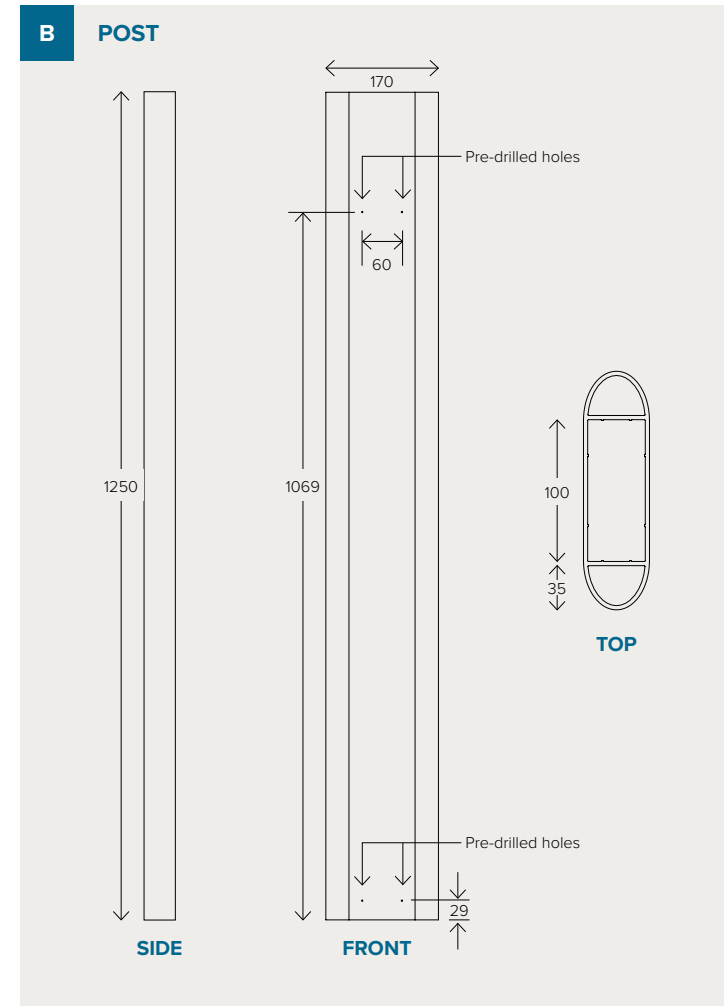

Fence Post Kit

Product code - FENCEPOSTKITBLACK
FENCEPOSTKITWHITE

Kit Inventory ID	Component ID	Description	Qty
POSTKITADJBLACK	A FENCEPOSTCAPBLACK	Fence Post Cap – Black	1
	B FENCEPOSTBLACK	Fence Post – Black	1
POSTKITADJWHITE	A POSTWHITE	Post – Adjustable – White	1
	B POSTCAPWHITE	Post Cap – White	1