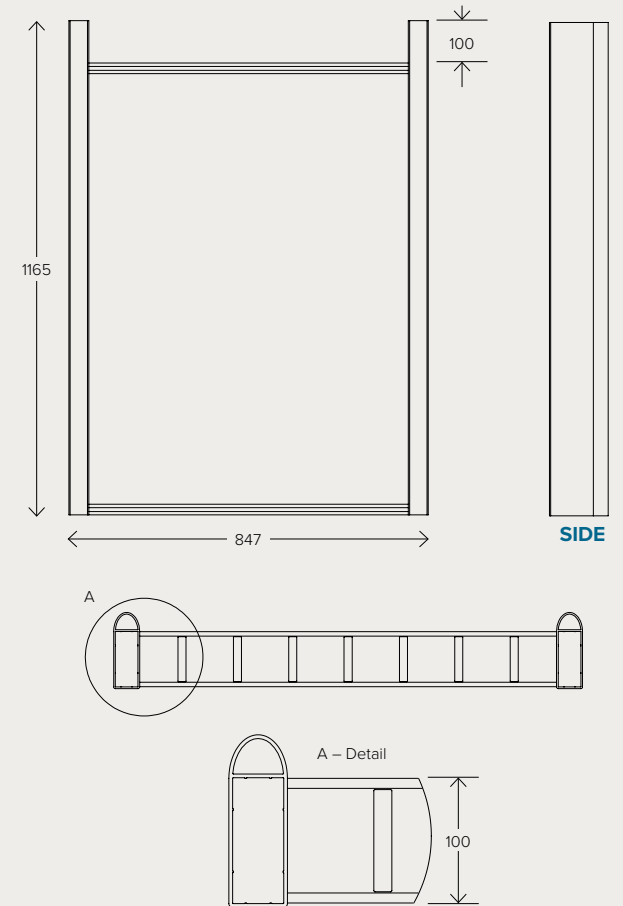

B GATE FRAME