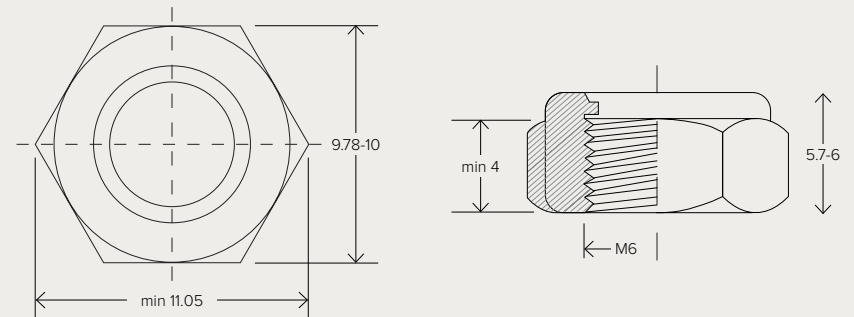

Bulk Fixings

A M6 X 20 SELF-TAP SCREW

C M6 WASHER

B M6 X 16 BOLT (BUTTONHEAD)

D M6 NYLOC NUT

Component ID	Description	Qty	
A	SCREWM620BLACK	M6 x 20 Self-Tap Screw – Black	50
A	SCREWM620WHITE	M6 x 20 Self-Tap Screw – White	50
B	BOLTM616BLACK	M6 x 16 Bolt (Buttonhead) – Black	50
B	BOLTM616WHITE	M6 x 16 Bolt (Buttonhead) – White	50
C	WASHERM6BLACK	M6 Washer – Black	50
C	WASHERM6WHITE	M6 Washer – White	50
D	M6NUTBLACK	M6 Nyloc Nut – Black	50
D	M6NUTWHITE	M6 Nyloc Nut – White	50