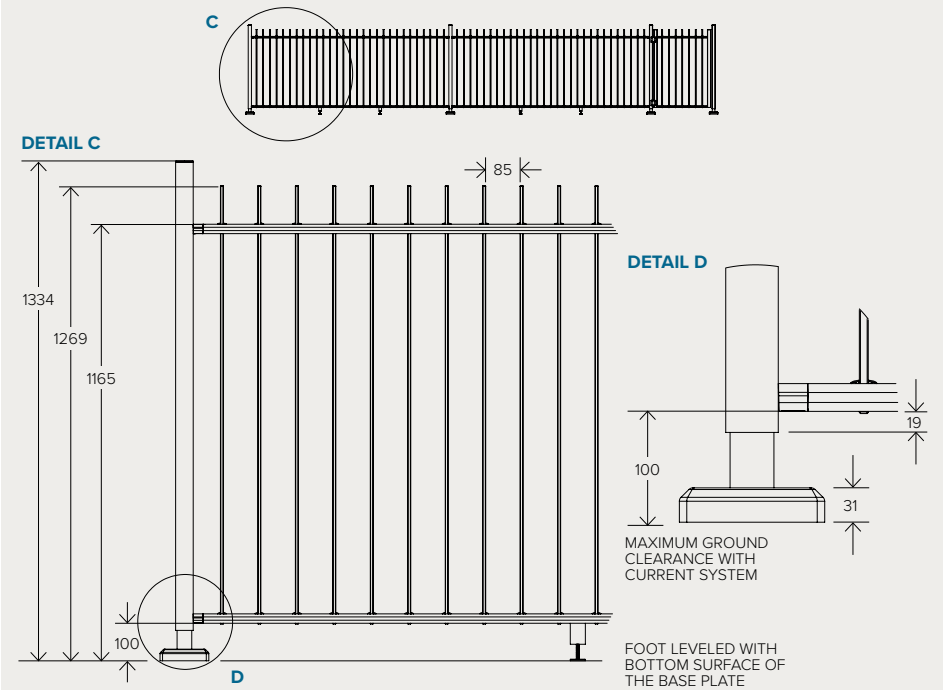

Flo Glass Specifications

FLO
GLASS

floglass.com.au

FLO
GLASS

Contents

Flo Glass System Overview	3
Glass & Sleeve Kit (5)	4
Fence Post Kit	5
Gate Post Kit	6
Bolt-In Spigot Kit	7
Concrete-In Spigot Kit	8
Gate Kit	9
3m Top & Bottom Rail Set	10
Straight Bracket Set	11
Adjustable Bracket Kit	12
Bulk Fixings	14
Lock and Hinge Kit	15

Flo Glass System Overview

MINIMUM GROUND CLEARANCE

MAXIMUM GROUND CLEARANCE

Glass & Sleeve Kit (5)

Product code - GLASSKITBLACK
GLASSKITWHITE

Kit Inventory ID	Component ID	Description	Qty
GLASSKITBLACK	A GLASS	Glass Slat	5
	B GLASSSLEEVEBLACK	Glass Slat Sleeve	10
GLASSKITWHITE	A GLASS	Glass Slat	5
	B GLASSSLEEVEWHITE	Glass Slat Sleeve	10