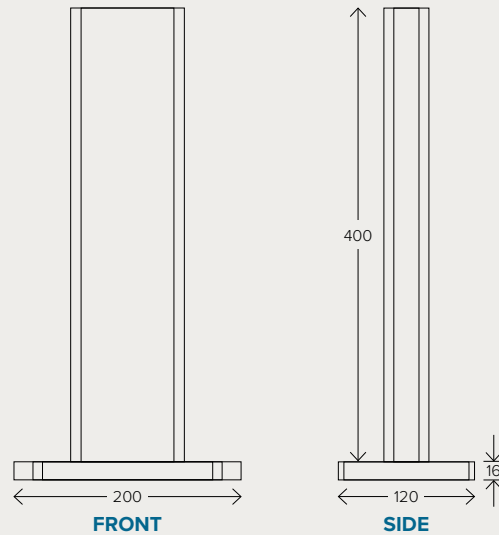

A SPIGOT FIXED BASE