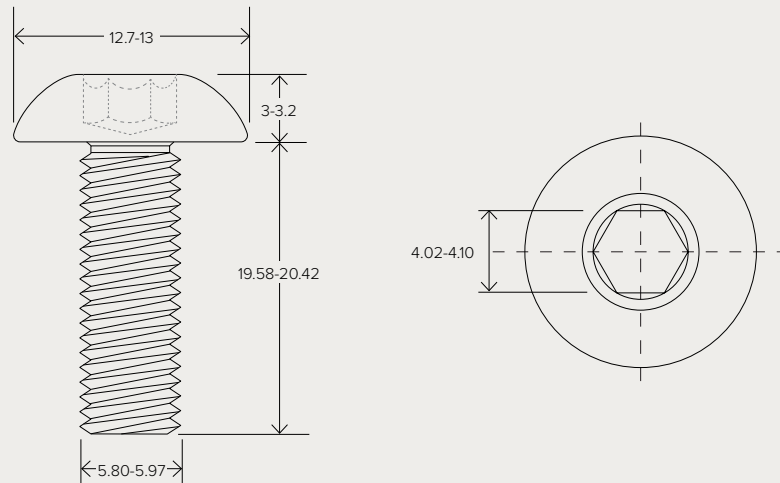

Bulk Fixings

A M6 X 20 SELF-TAP SCREW

C M6 WASHER

B M6 X 16 BOLT (BUTTONHEAD)

D M6 NYLOC NUT

Component ID	Description	Qty	
A	SCREWM620BLACK	M6 x 20 Self-Tap Screw – Black	50
A	SCREWM620WHITE	M6 x 20 Self-Tap Screw – White	50
B	BOLTM616BLACK	M6 x 16 Bolt (Buttonhead) – Black	50
B	BOLTM616WHITE	M6 x 16 Bolt (Buttonhead) – White	50
C	WASHERM6BLACK	M6 Washer – Black	50
C	WASHERM6WHITE	M6 Washer – White	50
D	M6NUTBLACK	M6 Nyloc Nut – Black	50
D	M6NUTWHITE	M6 Nyloc Nut – White	50