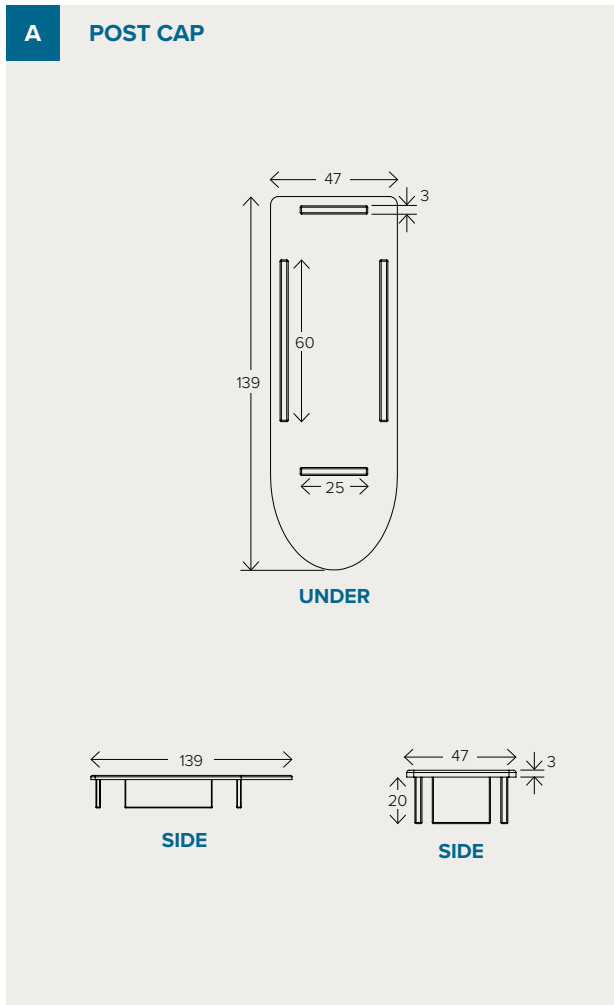

Gate Post Kit

Product code - GATEPOSTKITBLACK
GATEPOSTKITWHITE

Kit Inventory ID	Component ID	Description	Qty
GATEPOSTKITBLACK	A GATEPOSTCAPBLACK	Gate Post Cap – Black	1
	B GATEPOSTBLACK	Gate Post – Black	1
GATEPOSTKITWHITE	A GATEPOSTCAPWHITE	Gate Post Cap – White	1
	B GATEPOSTWHITE	Gate Post – White	1