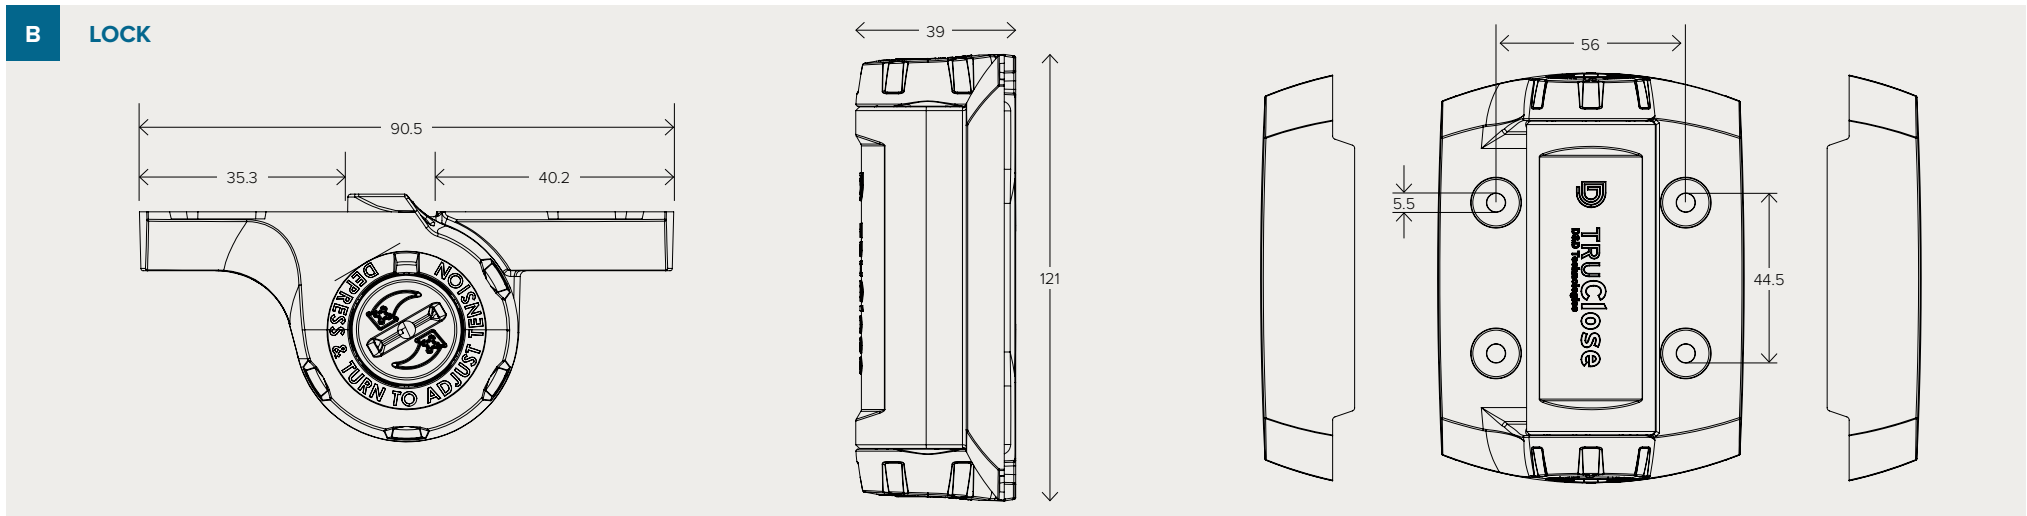

Lock and Hinge Kit

Product code - LOCKHINGEKITBLACK
LOCKHINGEKITWHITE

Kit Inventory ID	Component ID	Description	Qty
LOCKHINGEKITBLACK	A HINGECAPBLACK	D&D TCS3 Hinge Cap	2
	A HINGEBLACK	D&D Heavy Duty Hinge Set	2
	B PULLLOCKBLACK	D&D Top Pull Keyed Lock	1
LOCKHINGEKITWHITE	A HINGECAPWHITE	D&D TCS3 Hinge Cap	2
	A HINGEWHITE	D&D Heavy Duty Hinge Set	2
	B PULLLOCKWHITE	D&D Top Pull Keyed Lock	1