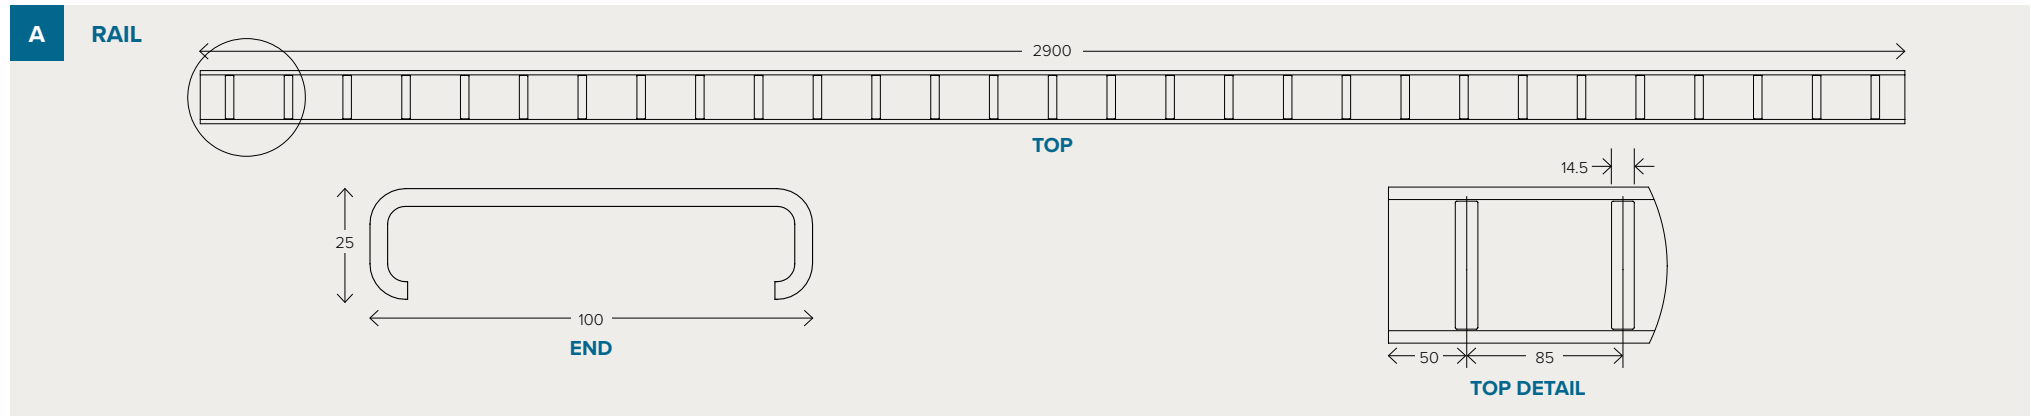

3m Top & Bottom Rail Set

Product code - RAILKIT3BLACK
RAILKIT3WHITE

A

B

Kit Inventory ID	Component ID	Description	Qty
RAILKIT3BLACK	A RAILBLACK	3m Rail - Black	2
	B RAILFOOTBLACK	Rail - Support Foot - Black	2
	BOLTM616BLACK	M6 x 16 Bolt (Buttonhead) - Black	2
RAILKIT3WHITE	A RAILWHITE	3m Rail - White	2
	B RAILFOOTWHITE	Rail - Support Foot - White	2
	BOLTM616WHITE	M6 x 16 Bolt (Buttonhead) - White	2