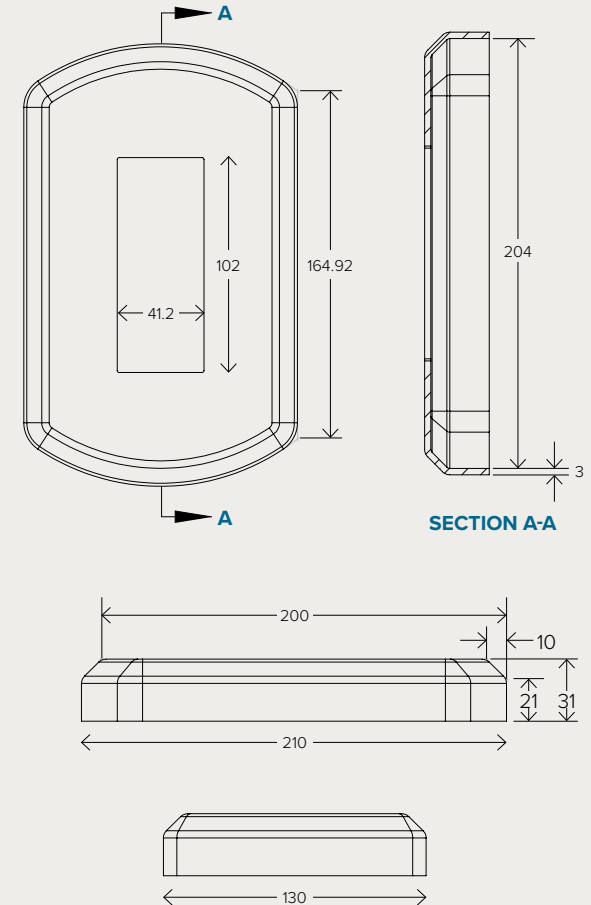

B SPIGOT COVER

Kit Inventory ID	Component ID	Description	Qty	
SPIGOTRHSKITBLACK	A	SPIGOTRHSBLACK	Spigot – Concrete-In – Black	1
	B	SPIGOTCOVERBLACK	Spigot Cover – Black	1
SPIGOTRHSKITWHITE	A	SPIGOTRHSWHITE	Spigot – Concrete-In – White	1
	B	SPIGOTCOVERWHITE	Spigot Cover – White	1