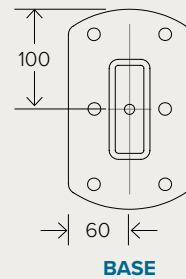

Bolt-In Spigot Kit

Product code - SPIGOTBOLTKITBLACK
SPIGOTBOLTKITWHITE

A SPIGOT FIXED BASE

Kit Inventory ID	Component ID	Description	Qty	
SPIGOTBOLTKITBLACK	A	SPIGOTBOLTBLACK	Spigot – Fixed Base – Black	1
	B	SPIGOTCOVERBLACK	Spigot Cover – Black	1
SPIGOTBOLTKITWHITE	A	SPIGOTBOLTKITWHITE	Spigot – Fixed Base – White	1
	B	SPIGOTBOLTKITWHITE	Spigot Cover – White	1