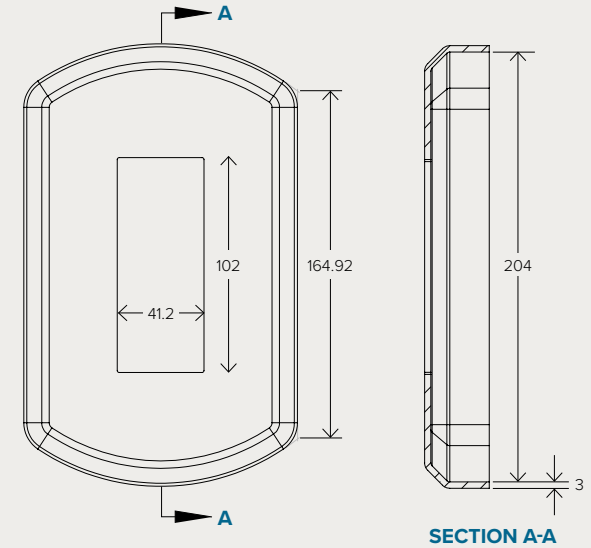

B SPIGOT COVER