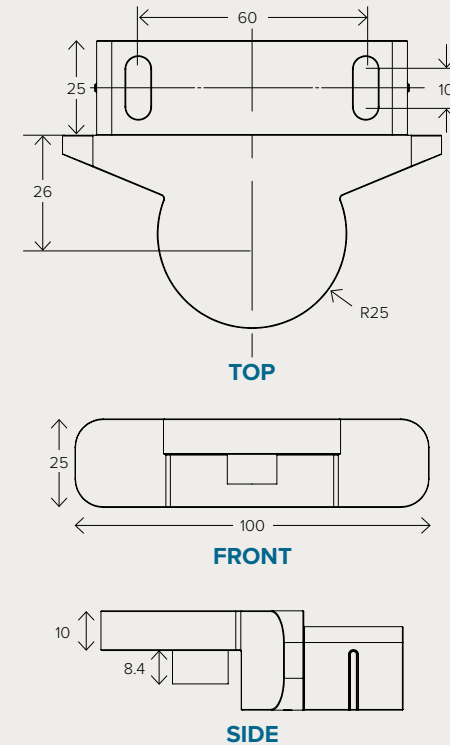

Straight Bracket Set

Product code - BRACKETKITSTRBLACK
BRACKETKITSTRWHITE

Kit Inventory ID	Component ID	Description	Qty
BRACKETKITSTRBLACK	BRACKETSTRBLACK	Straight Bracket Set – Black	2
	BOLTM616BLACK	M6 x 16 Bolt (Buttonhead) – Black	4
	M6NUTBLACK	M6 Nyloc Nut – Black	4
	SCREWM620BLACK	M6 x 20 Self-Tap Screw – Black	5
BRACKETKITADJWHITE	BRACKETSTRWHITE	Straight Bracket Set – White	2
	BOLTM616WHITE	M6 x 16 Bolt (Buttonhead) – White	4
	M6NUTWHITE	M6 Nyloc Nut – White	4
	SCREWM620WHITE	M6 x 20 Self-Tap Screw – White	5

Adjustable Bracket Kit

Product code – BRACKETKITADJBLACK
BRACKETKITADJWHITE

A

B

A ADJUSTABLE BRACKETS – POST SIDE

B ADJUSTABLE BRACKETS – RAIL SIDE

Kit Inventory ID	Component ID	Description	Qty	
BRACKETKITADJBLACK	A	BRACKETADJBLACK	Bracket – Adjustable – Black	2
	B	BOLTM616BLACK	M6 x 16 Bolt (Buttonhead) – Black	6
	C	WASHERM6BLACK	M6 Washer – Black	2
	D	M6NUTBLACK	M6 Nyloc Nut – Black	2
		SCREWM620BLACK	M6 x 20 Self-Tap Screw – Black	5
BRACKETKITADJWHITE	A	BRACKETADJWHITE	Bracket – Adjustable – White	2
	B	BOLTM616WHITE	M6 x 16 Bolt (Buttonhead) – White	6
	C	WASHERM6WHITE	M6 Washer – White	2
	D	M6NUTWHITE	M6 Nyloc Nut – White	2
		SCREWM620WHITE	M6 x 20 Self-Tap Screw – White	5

Bulk Fixings

A M6 X 20 SELF-TAP SCREW

C M6 WASHER

B M6 X 16 BOLT (BUTTONHEAD)

D M6 NYLOC NUT

Component ID	Description	Qty	
A	SCREWM620BLACK	M6 x 20 Self-Tap Screw – Black	50
A	SCREWM620WHITE	M6 x 20 Self-Tap Screw – White	50
B	BOLTM616BLACK	M6 x 16 Bolt (Buttonhead) – Black	50
B	BOLTM616WHITE	M6 x 16 Bolt (Buttonhead) – White	50
C	WASHERM6BLACK	M6 Washer – Black	50
C	WASHERM6WHITE	M6 Washer – White	50
D	M6NUTBLACK	M6 Nyloc Nut – Black	50
D	M6NUTWHITE	M6 Nyloc Nut – White	50