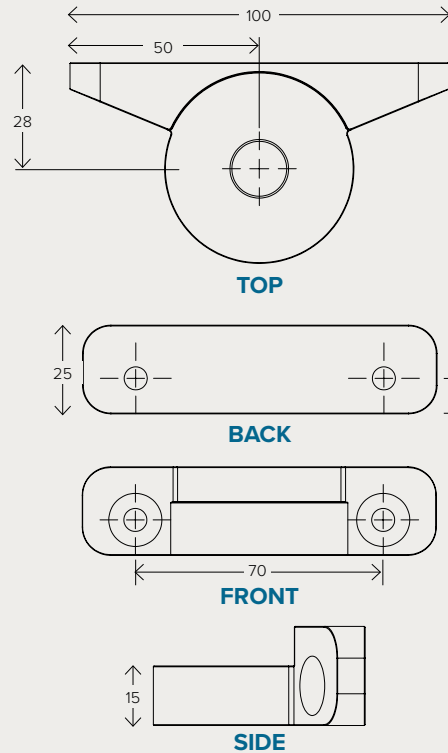

Straight Bracket Set

Product code - BRACKETKITSTRBLACK
BRACKETKITSTRWHITE

Kit Inventory ID	Component ID	Description	Qty
BRACKETKITSTRBLACK	BRACKETSTRBLACK	Straight Bracket Set – Black	2
	BOLTM616BLACK	M6 x 16 Bolt (Buttonhead) – Black	4
	M6NUTBLACK	M6 Nyloc Nut – Black	4
	SCREWM620BLACK	M6 x 20 Self-Tap Screw – Black	5
BRACKETKITADJWHITE	BRACKETSTRWHITE	Straight Bracket Set – White	2
	BOLTM616WHITE	M6 x 16 Bolt (Buttonhead) – White	4
	M6NUTWHITE	M6 Nyloc Nut – White	4
	SCREWM620WHITE	M6 x 20 Self-Tap Screw – White	5

Adjustable Bracket Kit

Product code – BRACKETKITADJBLACK
BRACKETKITADJWHITE

A

B

A ADJUSTABLE BRACKETS – POST SIDE

B ADJUSTABLE BRACKETS – RAIL SIDE

Kit Inventory ID	Component ID	Description	Qty	
BRACKETKITADJBLACK	A	BRACKETADJBLACK	Bracket – Adjustable – Black	2
	B	BOLTM616BLACK	M6 x 16 Bolt (Buttonhead) – Black	6
	C	WASHERM6BLACK	M6 Washer – Black	2
	D	M6NUTBLACK	M6 Nyloc Nut – Black	2
		SCREWM620BLACK	M6 x 20 Self-Tap Screw – Black	5
BRACKETKITADJWHITE	A	BRACKETADJWHITE	Bracket – Adjustable – White	2
	B	BOLTM616WHITE	M6 x 16 Bolt (Buttonhead) – White	6
	C	WASHERM6WHITE	M6 Washer – White	2
	D	M6NUTWHITE	M6 Nyloc Nut – White	2
		SCREWM620WHITE	M6 x 20 Self-Tap Screw – White	5

Bulk Fixings

A M6 X 20 SELF-TAP SCREW

C M6 WASHER

B M6 X 16 BOLT (BUTTONHEAD)

D M6 NYLOC NUT

Component ID	Description	Qty	
A	SCREWM620BLACK	M6 x 20 Self-Tap Screw – Black	50
A	SCREWM620WHITE	M6 x 20 Self-Tap Screw – White	50
B	BOLTM616BLACK	M6 x 16 Bolt (Buttonhead) – Black	50
B	BOLTM616WHITE	M6 x 16 Bolt (Buttonhead) – White	50
C	WASHERM6BLACK	M6 Washer – Black	50
C	WASHERM6WHITE	M6 Washer – White	50
D	M6NUTBLACK	M6 Nyloc Nut – Black	50
D	M6NUTWHITE	M6 Nyloc Nut – White	50